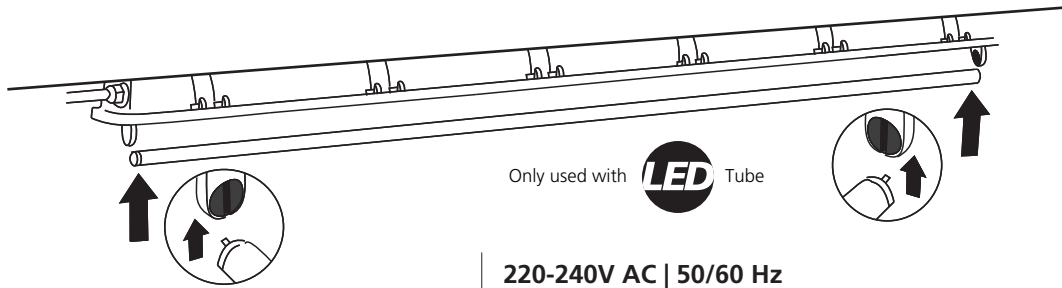

	L (mm)	W (mm)	H (mm)
1200 single	1260	69	78
1200 twin	1260	99	78
1500 single	1560	69	78
1500 twin	1560	99	78

1

H05RN-F 3 x 1.5 mm²

Ø6~9 mm

2

3

40 mm

30 mm

6-7 mm

4

5

	X (mm)	Y (mm)
1200 single	18	830
1200 twin	26	830
1500 single	18	1018
1500 twin	26	1018

6

7

8

90°

10

220-240V AC | 50/60 Hz

1200 single	1 x LED Tube (1.2 m)
1200 twin	2 x LED Tube (1.2 m)
1500 single	1 x LED Tube (1.5 m)
1500 twin	2 x LED Tube (1.5 m)

11

12

13

14