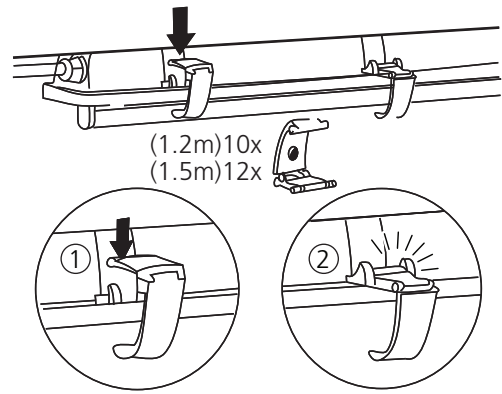

6-7 mm

4

5

	X (mm)	Y (mm)
1200 single	18	830
1200 twin	26	830
1500 single	18	1018
1500 twin	26	1018

6

7

8

90°

10

220-240V AC | 50/60 Hz

1200 single	1 x LED Tube (1.2 m)
1200 twin	2 x LED Tube (1.2 m)
1500 single	1 x LED Tube (1.5 m)
1500 twin	2 x LED Tube (1.5 m)

11

12

13

14