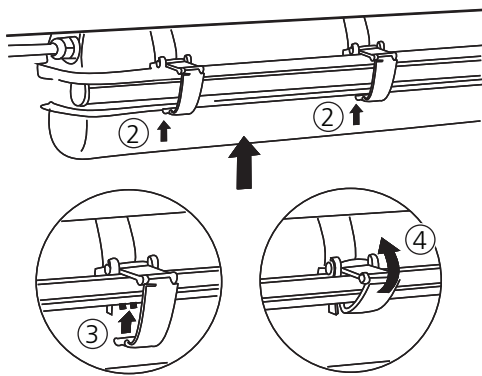

6-7 mm

4

5

	X (mm)	Y (mm)
1200 single	18	830
1200 twin	26	830
1500 single	18	1018
1500 twin	26	1018

6

7

8

90°

10

220-240V AC | 50/60 Hz

1200 single	1 x LED Tube (1.2 m)
1200 twin	2 x LED Tube (1.2 m)
1500 single	1 x LED Tube (1.5 m)
1500 twin	2 x LED Tube (1.5 m)

11

12

13

14