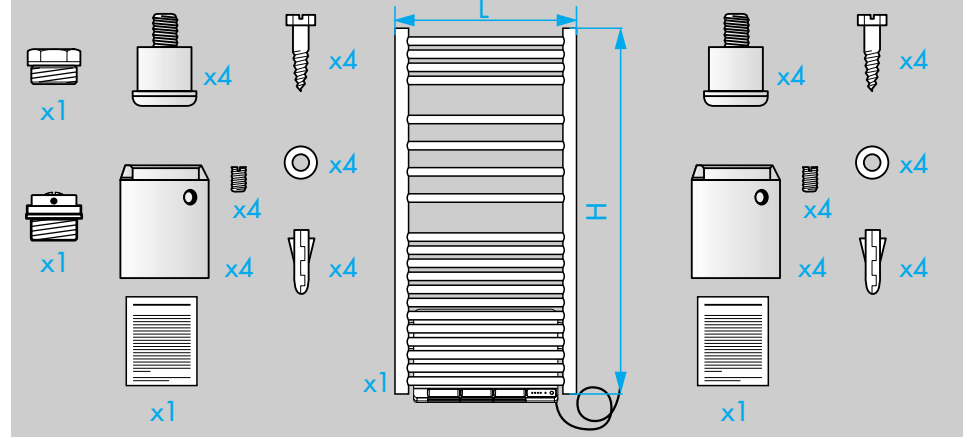

TYPE P34F

TYPE P34EF

260411
© Copyright by PBO 01/12